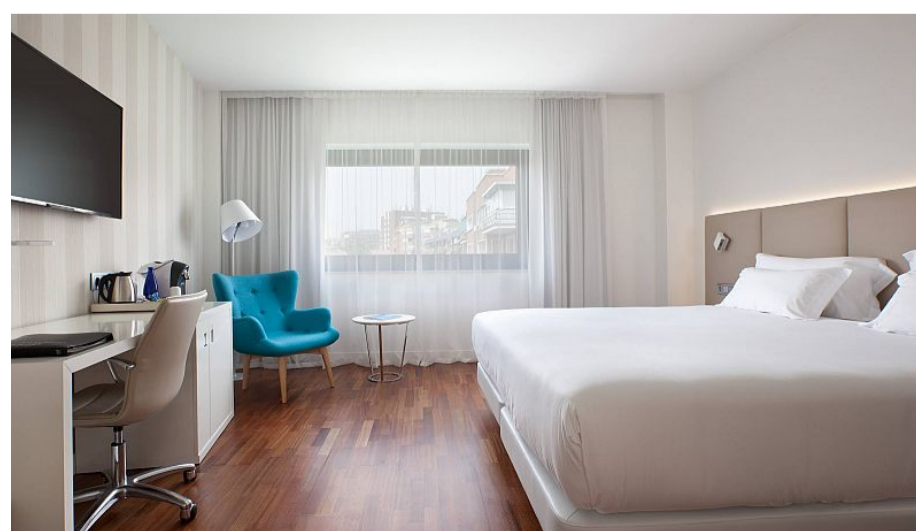

NH MADRID VENTAS

HOTEL LOCATION

The NH Madrid Ventas, previously known as NH Parque Avenidas, enjoys a practical location in the stylish Salamanca neighbourhood. The famous Las Ventas bullring is within a 5-minutes walk and the Parque de las Avenidas metro station is only steps away. From the hotel, it is a 10-minute metro ride to the city centre. The NH Madrid Ventas has 199 modern rooms, decorated in a neutral, calming style with elegant wooden floors. All rooms include air conditioning and free Wi-Fi. In the morning, we serve an abundant breakfast of fresh pastries...

Sol (City Centre)
4,65 Km / 15 min.
**Adolfo Suárez
Madrid-Barajas
Airport**
11,88 Km / 25 min.
Atocha Station
3,66 Km / 11 min.
Chamartin Station
3,73 Km / 11 min.

Biarritz, 2
28028 Madrid
Spain
T. +34 91 3610288
nhventas@nh-hotels.com
<http://www.nh-hotels.com/hotel/nh-madrid-ventas>

Hotel Services

The hotel has 199 modern rooms that have been recently renovated in a warm, contemporary style with neutral decor and elegant wooden floors, in addition to exclusive services like: Flex ultra-comfortable beds, 1 MB Wi-Fi, 46" LED televisions, select amenities, and a professional-grade hair dryer.

As for the views, some rooms overlook the garden and the pool, while the Junior Suite has a superb view of the Las Ventas bullring.

Gastronomy